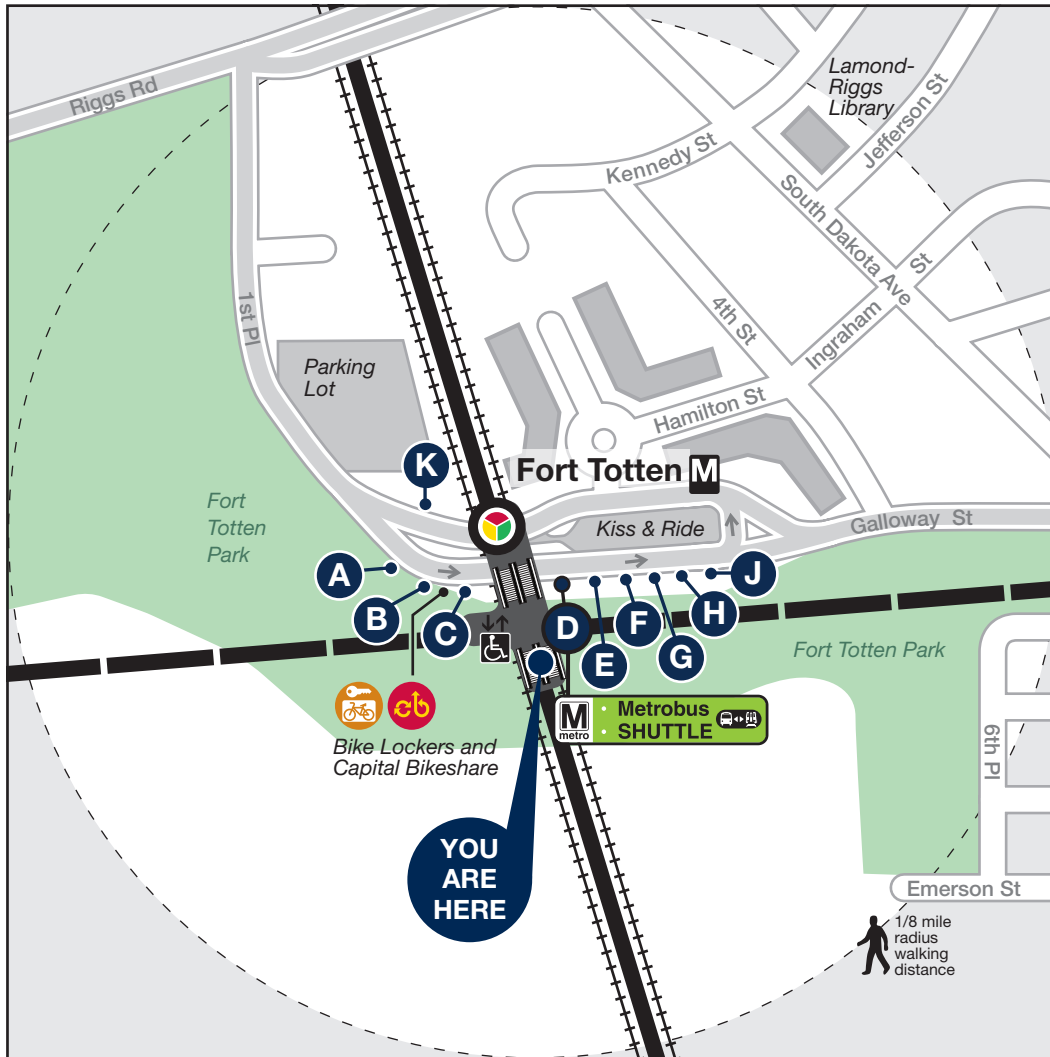

Station Vicinity Map Fort Totten

LEGEND

A Bus Stop (on the street) **A** Bus Bay (at the station)

The lettered discs on this map will help you locate the bus stop or bay near this station. Be advised the letters are not displayed on the street bus stops.

- Elevator
- Escalator
- Bus Route
- Metro Station and line

02.028B.EVAC-0622

D Metrobus SHUTTLE

In the event of an emergency, this bus stop will also be served by shuttle buses.

Approximate walking distance to the next Metro Station from this exit

There are no stations within a reasonable walking distance.

Frequent service is available on selected lines. Look for the *Frequent Service* icon.
Buses run frequently every day between 7:00am and 9:00pm. Less frequent service runs at early morning and late night times.

BUS SERVICE AND BOARDING LOCATIONS

Route	Destination	Board at
METROBUS FREQUENT SERVICE		
80	McPherson Sq	F
E4	Friendship Heights	J K
K6	White Oak	A K

Route	Destination	Board at
METROBUS		
60	Georgia Ave-Petworth	C K
64	Federal Triangle	B K
E2	Ivy City	E
E4	Riggs Park	E
F6	New Carrollton	H
K2	Takoma	H K
K9	FDA/FRC	A
R1	Adelphi	D K
R2	Calverton	D K